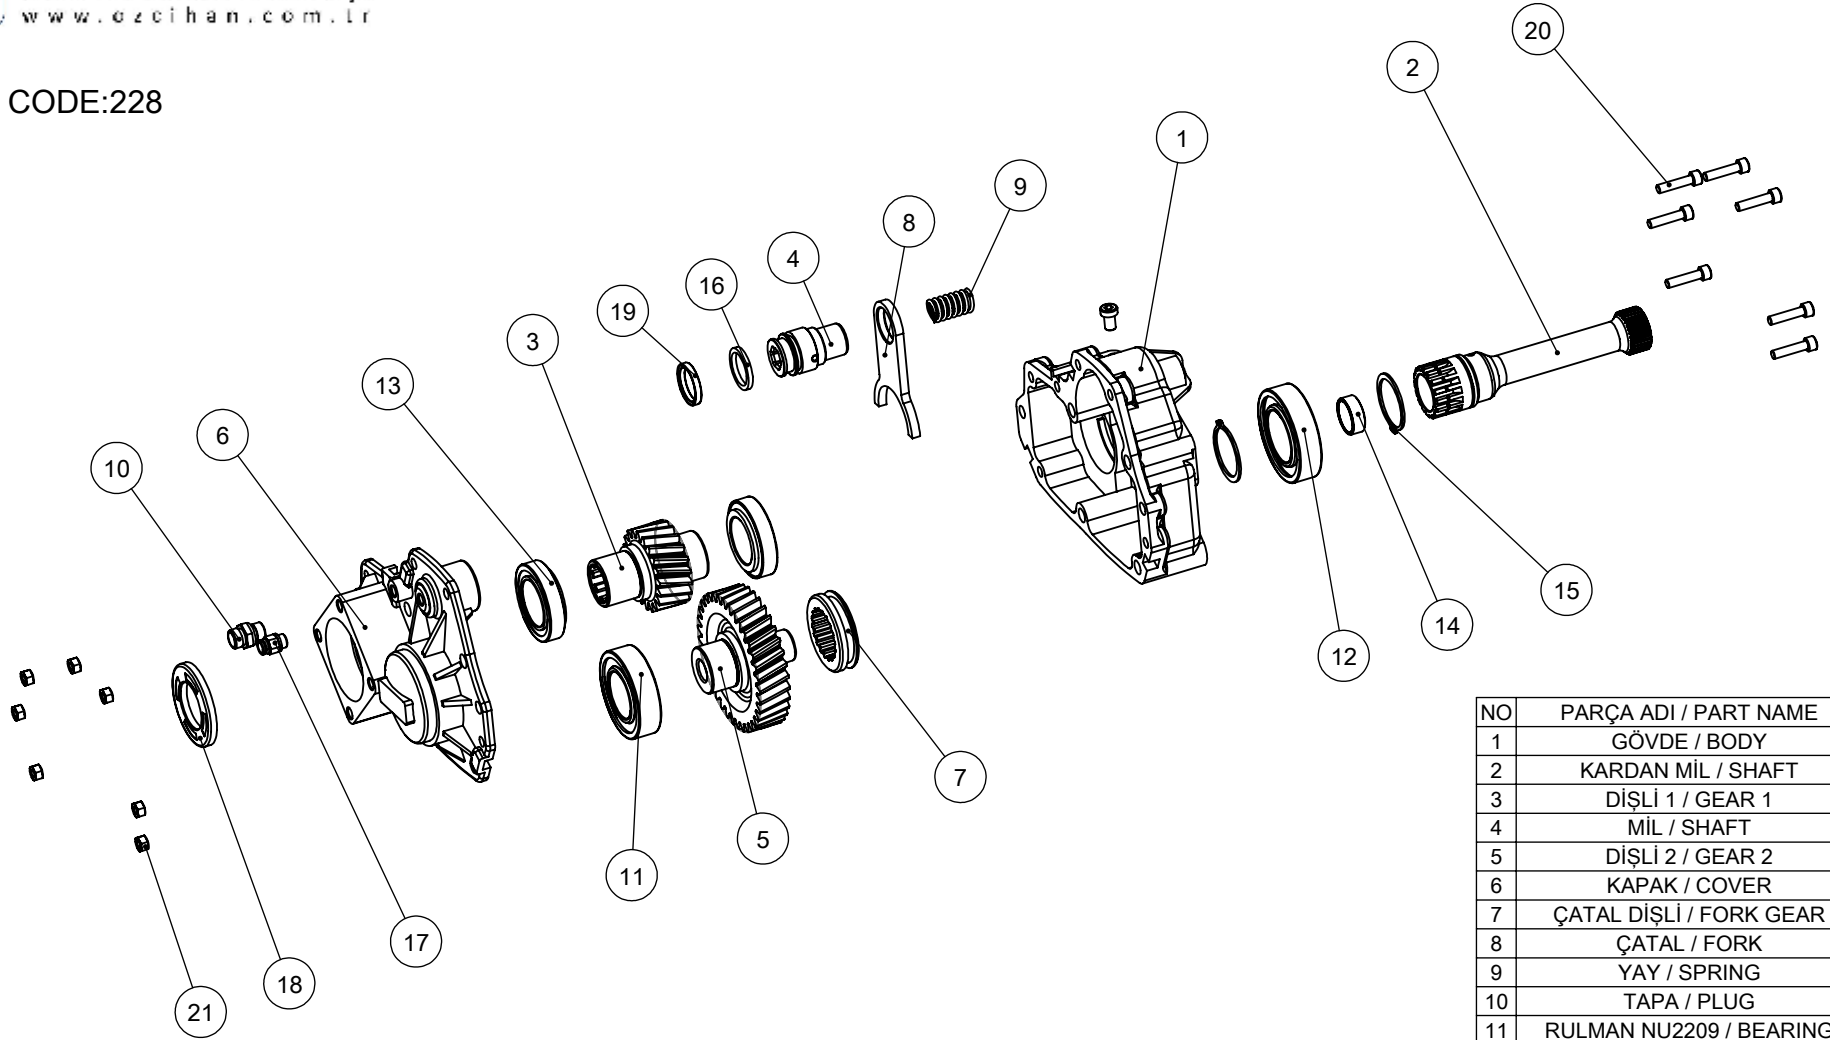

ÖZCIHAN MAKİNA
Özcihan Makina San. ve Tic. Ltd. Şti
www.ozcihan.com.tr

KOD / CODE:228

NO	PARÇA ADI / PART NAME	ADET/QNY
1	GÖVDE / BODY	1
2	KARDAN MİL / SHAFT	1
3	DİŞLİ 1 / GEAR 1	1
4	MİL / SHAFT	1
5	DİŞLİ 2 / GEAR 2	1
6	KAPAK / COVER	1
7	ÇATAL DİŞLİ / FORK GEAR	1
8	ÇATAL / FORK	1
9	YAY / SPRING	1
10	TAPA / PLUG	1
11	RULMAN NU2209 / BEARING	1
12	RULMAN NU2210 / BEARING	1
13	RULMAN 32009 / BEARING	2
14	RULMAN K30*35*13 / BEARING	1
15	SEGMAN 471*50*2 / CIRCLIP	2
16	KARE(SQUARE) ORING 40.5*32*3.5	1
17	HAVA REKORU 1/4" / AIR FITTING	1
18	KEÇE 80*45*8 / SEAL	1
19	KEÇE 32*40*6 / SEAL	1
20	CİVATA M8*35 / SCREW	7
21	SOMUN M8 / NUT	7